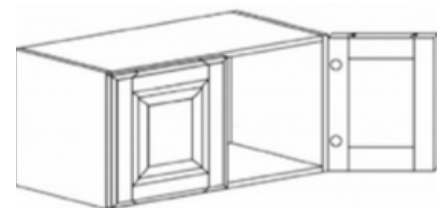

WALL CABINET WITH 2 DOORS, NO SHELF

ITEM CODE	DIMENSIONS	PRICE
W3015	W36" H12" D24"	$174.62
W3018	W36" H15" D24"	$202.87
W3615	W36" H18" D24"	$220.85
W3618	W36" H21" D24"	$241.39