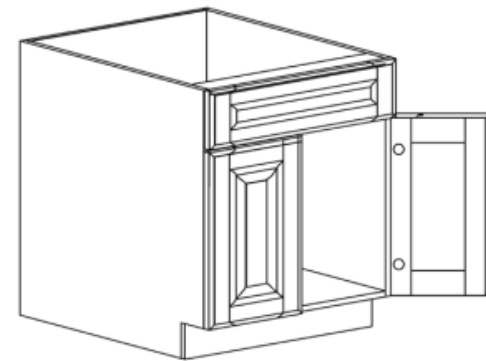

*Blind left shown in the picture

Shaker

Base Cabinets

3-DRAWER BASE CABINET

ITEM CODE	DIMENSIONS	PRICE
DB12-3	W12" H34.5" D24"	\$314.58
DB15-3	W15" H34.5" D24"	\$350.53
DB18-3	W18" H34.5" D24"	\$377.50
DB21-3	W21" H34.5" D24"	\$413.45
DB24-3	W24" H34.5" D24"	\$436.56
DB27-3	W27" H34.5" D24"	\$459.67
DB30-3	W30" H34.5" D24"	\$490.49
DB33-3	W33" H34.5" D24"	\$507.18
DB36-3	W36" H34.5" D24"	\$526.44

SINK BASE CABINET

ITEM CODE	DIMENSIONS	PRICE
SB24	W24" H34.5" D24"	\$337.69
SB27	W27" H34.5" D24"	\$365.94
SB30	W30" H34.5" D24"	\$390.34
SB33	W33" H34.5" D24"	\$416.02
SB36	W36" H34.5" D24"	\$463.52
SB39	W39" H34.5" D24"	\$495.62
SB42	W42" H34.5" D24"	\$562.39