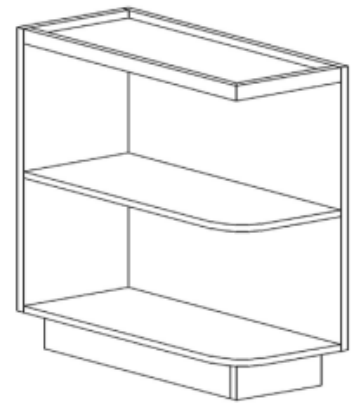

Note:

BEA12/R shown in the picture

BASE OPEN END SHELF CABINET

ITEM CODE	DIMENSIONS			PRICE
BOES12/L	W9"	H34.5"	D24"	\$246.53
BOES12/R	W9"	H34.5"	D24"	\$246.53

Note:

BOES/L shown in the picture

Shaker

Vanity Cabinets