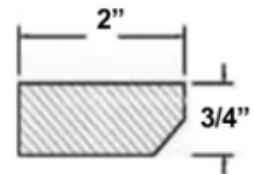

COUNTERTOP MOLDING/ LIGHT RAIL

ITEM CODE	DIMENSIONS	PRICE
CTM8	W2" H96" Thick 3/4"	$59.06