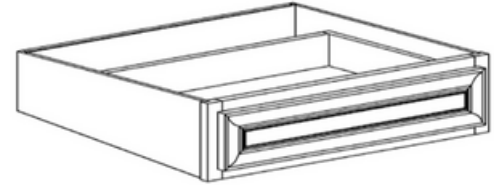

Accessories

BASE KITCHEN SIZE KNEE DRAWER

ITEM CODE	DIMENSIONS			PRICE
BKD24	W24"	H7 7/8"	D21"	$187.46
BKD30	W30"	H7 7/8"	D21"	$218.28
BKD36	W36"	H7 7/8"	D21"	$251.66