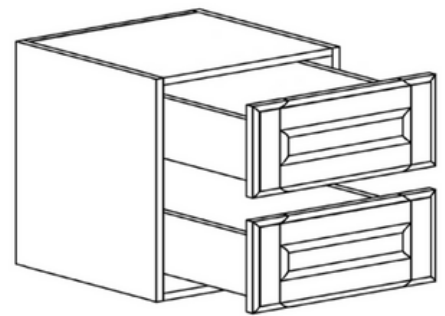

COUNTER TOP DRAWER CABINET

ITEM CODE	DIMENSIONS	PRICE
CTD12	W12" H18" D12"	$213.14
CTD15	W15" H18" D12"	$243.96
CTD18	W18" H18" D12"	$277.34
CTD21	W21" H18" D12"	$308.16