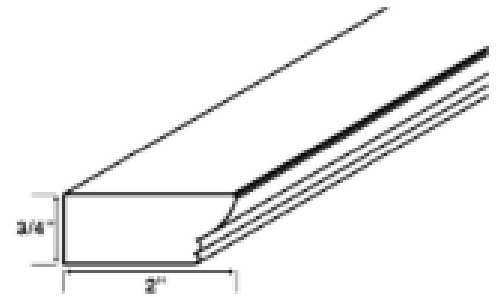

DECORATIVE ROPE MOLDING

ITEM CODE	DIMENSIONS			PRICE
MI8	W1/2"	L96"	Thick 1/4"	\$23.11

Accessories

OUTSIDE CORNER MOLDING

ITEM CODE	DIMENSIONS			PRICE
OCM8	W7/8"	L96"	Thick 1/4"	\$23.11

OGEE MOLDING

ITEM CODE	DIMENSIONS			PRICE
OGM8	W2"	L96"	Thick 3/4"	\$59.06