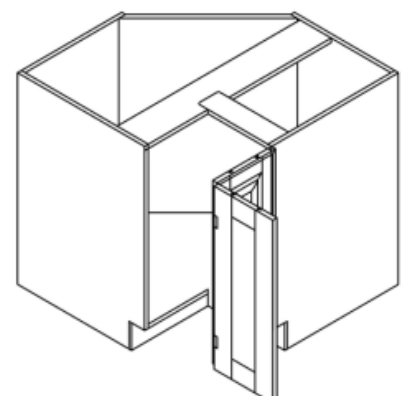

BASE LAZY SUSAN CABINET

ITEM CODE	DIMENSIONS	PRICE
BLS33	W33" H34.5" D24"	$490.49
BLS36	W36" H34.5" D24"	$297.31

Note:

Lazy Susan spinner sold separately