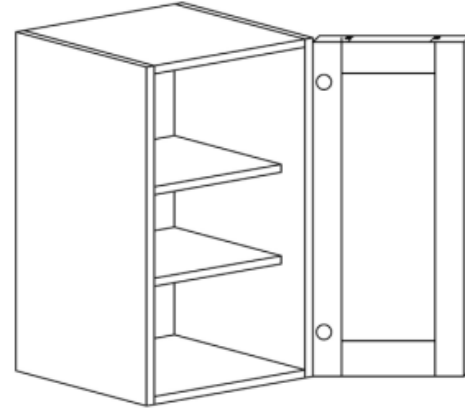

Wall Cabinets

WALL CABINET WITH 1 DOOR , 2 SHELVES

ITEM CODE	DIMENSIONS	PRICE
W0936	W9" H36" D12"	$143.81
W1236	W12" H36" D12"	$175.91
W1536	W15" H36" D12"	$213.14
W1836	W18" H36" D12"	$228.55
W2136	W21" H36" D12"	$273.49