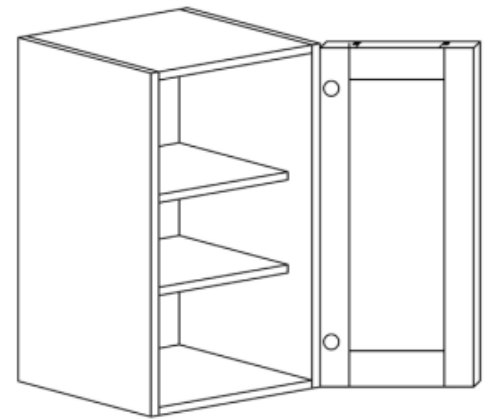

Wall Cabinets

WALL CABINET WITH 1 DOOR

ITEM CODE	DIMENSIONS	PRICE
W0930	W9" H30" D12"	$124.55
W0936	W9" H36" D12"	$143.81
W0942	W9" H42" D12"	$154.08
W1230	W12" H30" D12"	$151.51
W1236	W12" H36" D12"	$175.91
W1242	W12" H42" D12"	$187.46
W1530	W15" H30" D12"	$182.33
W1536	W15" H36" D12"	$213.14
W1542	W15" H42" D12"	$228.55
W1830	W18" H30" D12"	$202.87
W1836	W18" H36" D12"	$228.55
W1842	W18" H42" D12"	$256.80
W2130	W21" H30" D12"	$228.55
W2136	W21" H36" D12"	$273.49
W2142	W21" H42" D12"	$285.05

Note:

30" and 36" tall wall cabinets come with 2 adjustable shelves

42" tall wall cabinet comes with 3 adjustable shelves