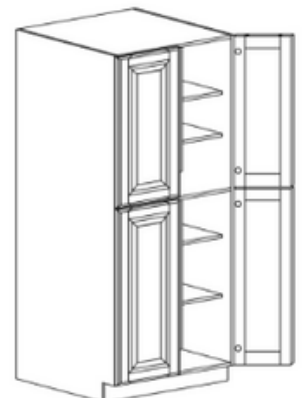

TALL PANTRY CABINET

ITEM CODE	DIMENSIONS			PRICE
PC1890	W18"	H90"	D24"	\$914.21

Note:

Fixed divider shelf

Bottom section comes with 4 adjustable shelves

90" tall cabinet comes with 1 adjustable shelves on top section

TALL PANTRY CABINET

ITEM CODE	DIMENSIONS			PRICE
PC2490	W24"	H90"	D24"	\$947.59
PC3090	W30"	H90"	D24"	\$1,046.46

Note:

Fixed divider shelf

Bottom section comes with 4 adjustable shelves

90" tall cabinet comes with 1 adjustable shelves on top section