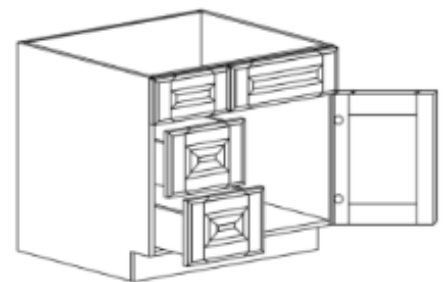

VANITY SINK DRAWER CABINET

ITEM CODE	DIMENSIONS	PRICE
VSD30L	W30" H33" D21"	$490.49
VSD30R	W30" H33" D21"	$490.49

Note:

VSD30L shown in the picture