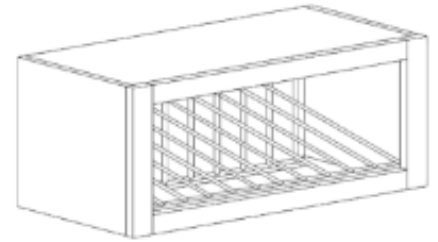

WALL END ANGLE CABINET

ITEM CODE	DIMENSIONS	PRICE
WSD1806	W18" H6" D12"	\$155.36

Note:

This cabinet does not come with any drawer slide

Wall Cabinets

WALL DISH HOLDER CABINET

ITEM CODE	DIMENSIONS	PRICE
WCD3015	W30" H15" D12"	\$161.78