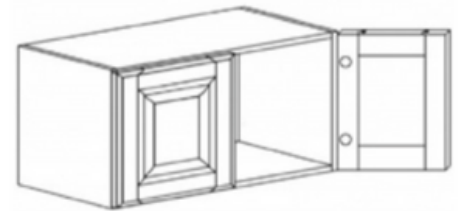

Note:

30" and 36" tall wall cabinets come with 2 adjustable shelves

42" tall wall cabinet comes with 3 adjustable shelves

Shaker

Wall Cabinets

WALL CABINET WITH 2 DOORS

ITEM CODE	DIMENSIONS	PRICE
W2412	W24" H12" D12"	\$128.40
W2415	W24" H15" D12"	\$151.51
W2418	W24" H18" D12"	\$174.62
W3012	W30" H12" D12"	\$151.51
W3015	W30" H15" D12"	\$174.62
W3018	W30" H18" D12"	\$202.87
W3021	W30" H21" D12"	\$237.54
W3024	W30" H24" D12"	\$259.37
W3027	W30" H27" D12"	\$292.75
W3312	W33" H12" D12"	\$187.46
W3315	W33" H15" D12"	\$200.30
W3318	W33" H18" D12"	\$225.98
W3321	W33" H21" D12"	\$243.96
W3324	W33" H24" D12"	\$277.34
W3612	W36" H12" D12"	\$206.72
W3615	W36" H15" D12"	\$220.85
W3618	W36" H18" D12"	\$241.39
W3621	W36" H21" D12"	\$246.53
W3624	W36" H24" D12"	\$292.75

Note:

12", 15", and 18" tall wall cabinets do not come with shelf
21", 24", and 27" tall wall cabinets come with 1 adjustable shelf

Shaker

Wall Cabinets

WALL CABINET WITH 2 DOORS

ITEM CODE	DIMENSIONS	PRICE
W3612-24	W36" H12" D24"	\$242.68
W3615-24	W36" H15" D24"	\$264.50
W3618-24	W36" H18" D24"	\$285.05
W3621-24	W36" H21" D24"	\$306.88
W3624-24	W36" H24" D24"	\$328.70