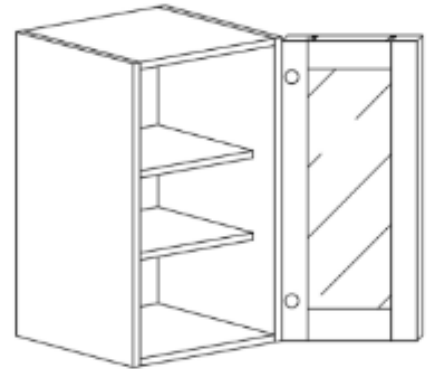

Wall Cabinets

WALL MULLION DOOR CABINET WITH 1 DOOR

ITEM CODE	DIMENSIONS	PRICE
WMD1230	W12" H30" D12"	$200.30
WMD1236	W12" H36" D12"	$218.28
WMD1242	W12" H42" D12"	$238.82
WMD1530	W15" H30" D12"	$231.12
WMD1536	W15" H36" D12"	$148.30
WMD1542	W15" H42" D12"	$285.05
WMD1830	W18" H30" D12"	$267.07
WMD1836	W18" H36" D12"	$295.32
WMD1842	W18" H42" D12"	$328.70
WMD2130	W21" H30" D12"	$356.95
WMD2136	W21" H36" D12"	$404.46
WMD2142	W21" H42" D12"	$418.58

Note:

Glass is not included

30" and 36" tall wall cabinets come with 2 adjustable shelves

42" tall wall cabinets come with 3 adjustable shelves