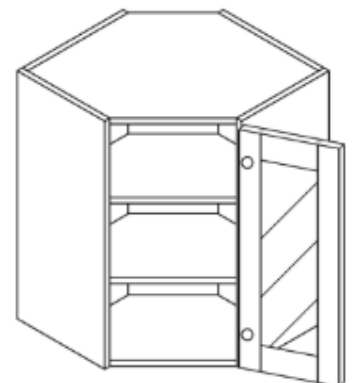

WALL DIAGONAL MULLION DOOR CABINET

ITEM CODE	DIMENSIONS	PRICE
WDCMD2430	W24" H30" D12"	$369.79
WDCMD2436	W24" H36" D12"	$416.02
WDCMD2436-15	W24" H36" D15"	$449.40
WDCMD2442	W24" H42" D12"	$510.00
WDCMD2442-15	W24" H42" D15"	$495.62