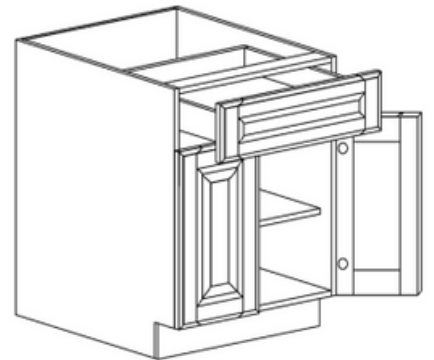

BASE CABINET

ITEM CODE	DIMENSIONS	PRICE
B24	W24" H34.5" D24"	$314.58
B27	W27" H34.5" D24"	$369.79
B30	W30" H34.5" D24"	$421.15
B33	W33" H34.5" D24"	$442.98
B36	W36" H34.5" D24"	$494.34