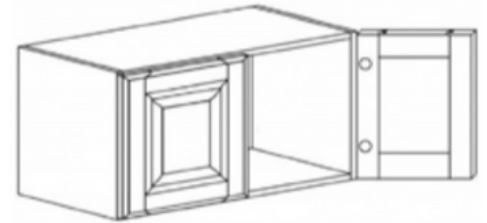

Note:

30" and 36" tall wall cabinets come with 2 adjustable shelves

42" tall wall cabinet comes with 3 adjustable shelves

Wall Cabinets

WALL CABINET WITH 2 DOORS

ITEM CODE	DIMENSIONS	PRICE
W2412	W24" H12" D12"	\$128.40
W2415	W24" H15" D12"	\$151.51
W2418	W24" H18" D12"	\$174.62
W3012	W30" H12" D12"	\$151.51
W3015	W30" H15" D12"	\$174.62
W3018	W30" H18" D12"	\$202.87
W3021	W30" H21" D12"	\$237.54
W3024	W30" H24" D12"	\$259.37
W3027	W30" H27" D12"	\$292.75
W3312	W33" H12" D12"	\$187.46
W3315	W33" H15" D12"	\$200.30
W3318	W33" H18" D12"	\$225.98
W3321	W33" H21" D12"	\$243.96
W3324	W33" H24" D12"	\$277.34
W3612	W36" H12" D12"	\$206.72
W3615	W36" H15" D12"	\$220.85
W3618	W36" H18" D12"	\$241.39
W3621	W36" H21" D12"	\$246.53
W3624	W36" H24" D12"	\$292.75