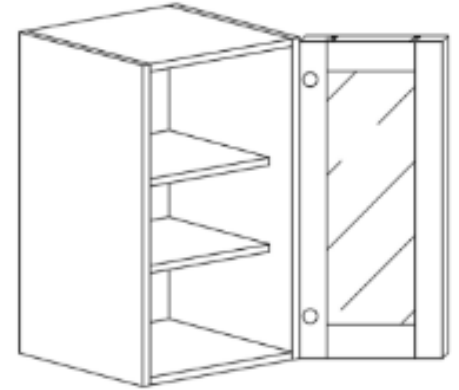

Shaker

Wall Cabinets

WALL MULLION DOOR CABINET WITH 1 DOOR

ITEM CODE	DIMENSIONS	PRICE
WMD1230	W12" H30" D12"	$200.30
WMD1236	W12" H36" D12"	$218.28
WMD1242	W12" H42" D12"	$238.82
WMD1530	W15" H30" D12"	$231.12
WMD1536	W15" H36" D12"	$269.64
WMD1542	W15" H42" D12"	$285.05
WMD1830	W18" H30" D12"	$267.07
WMD1836	W18" H36" D12"	$295.32
WMD1842	W18" H42" D12"	$328.70
WMD2130	W21" H30" D12"	$356.95
WMD2136	W21" H36" D12"	$404.46
WMD2142	W21" H42" D12"	$418.58

Note:

Glass is not included

30" and 36" tall wall cabinets come with 2 adjustable shelves

42" tall wall cabinets come with 3 adjustable shelves