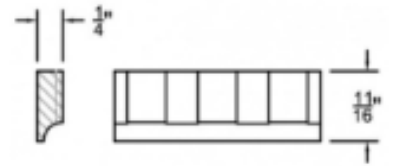

Accessories

DENTAL MOLDING

ITEM CODE	DIMENSIONS			PRICE
DEN3	W1/4"	L96"	Thick 3/4"	$38.52