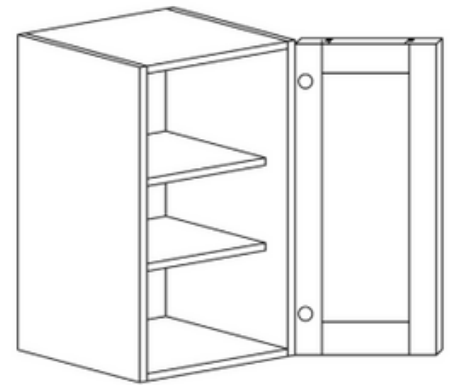

Shaker

Wall Cabinets

WALL CABINET WITH 1 DOOR

ITEM CODE	DIMENSIONS	PRICE
W0930	W9" H30" D12"	$124.55
W0936	W9" H36" D12"	$143.81
W0942	W9" H42" D12"	$154.08
W1230	W12" H30" D12"	$151.51
W1236	W12" H36" D12"	$175.91
W1242	W12" H42" D12"	$187.46
W1530	W15" H30" D12"	$182.33
W1536	W15" H36" D12"	$213.14
W1542	W15" H42" D12"	$228.55
W1830	W18" H30" D12"	$202.87
W1836	W18" H36" D12"	$228.55
W1842	W18" H42" D12"	$256.80
W2130	W21" H30" D12"	$228.55
W2136	W21" H36" D12"	$273.49
W2142	W21" H42" D12"	$285.05

Note:

30" and 36" tall wall cabinets come with 2 adjustable shelves

42" tall wall cabinet comes with 3 adjustable shelves