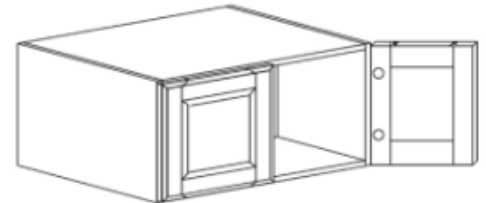

Note:

12", 15", and 18" tall wall cabinets do not come with shelf

21", 24", and 27" tall wall cabinets come with 1 adjustable shelf

Wall Cabinets

WALL CABINET WITH 2 DOORS

ITEM CODE	DIMENSIONS	PRICE
W3612-24	W36" H12" D24"	\$242.68
W3615-24	W36" H15" D24"	\$264.50
W3618-24	W36" H18" D24"	\$285.05
W3621-24	W36" H21" D24"	\$306.88
W3624-24	W36" H24" D24"	\$328.70