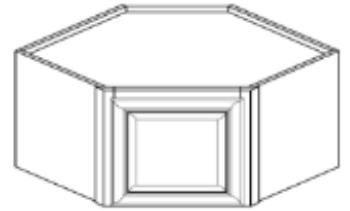

Note:

30" and 36" tall wall cabinets come with 2 shelves
 42" tall wall cabinets come with 3 shelves

WALL END ANGLE CABINET

ITEM CODE	DIMENSIONS	PRICE
WEA1230	W12" H30" D12"	\$161.78
WEA1236	W12" H36" D12"	\$182.33
WEA1242	W12" H42" D12"	\$202.87

Note:

30" and 36" tall wall cabinets come with 2 adjustable shelves
 42" tall wall cabinets come with 3 adjustable shelves

Shaker

Wall Cabinets

WALL DIAGONAL CORNER CABINET, NO SHELF

ITEM CODE	DIMENSIONS	PRICE
WDC2412	W24" H12" D12"	\$198.00
WDC2415	W24" H15" D12"	\$224.70
WDC2418	W24" H18" D12"	\$298.00