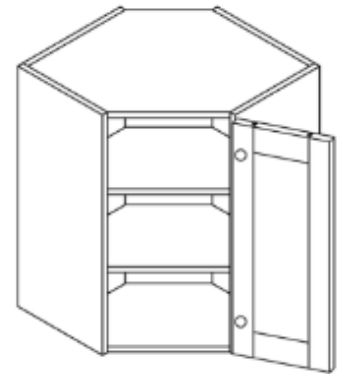

WALL DIAGONAL CORNER CABINET

ITEM CODE	DIMENSIONS	PRICE
WDC2430	W24" H30" D12"	$350.00
WDC2436	W24" H36" D12"	$428.00
WDC2436-15	W24" H36" D15"	$396.76
WDC2442	W24" H42" D12"	$433.00
WDC2442-15	W24" H42" D15"	$400.61

Note:

30" and 36" tall wall cabinets come with 2 shelves

42" tall wall cabinets come with 3 shelves