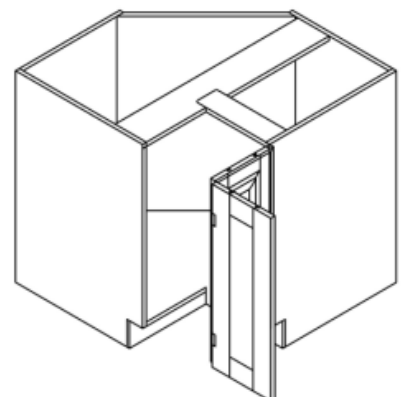

BASE LAZY SUSAN CABINET

ITEM CODE	DIMENSIONS	PRICE
BLS33	W33" H34.5" D24"	$490.49
BLS36	W36" H34.5" D24"	$540.56

Note:

Lazy Susan spinner sold separately