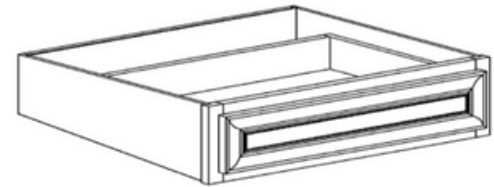

Shaker

Accessories

BASE KITCHEN SIZE KNEE DRAWER

ITEM CODE	DIMENSIONS	PRICE
BKD24	W24" H7 7/8" D21"	$187.46
BKD30	W30" H7 7/8" D21"	$218.28
BKD36	W36" H7 7/8" D21"	$251.66