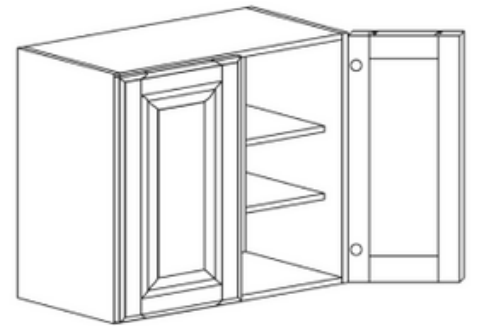

Note:

30" and 36" tall wall cabinets come with 2 adjustable shelves

42" tall wall cabinet comes with 3 adjustable shelves

Wall Cabinets

WALL CABINET WITH 2 DOORS

ITEM CODE	DIMENSIONS	PRICE
W2430	W24" H30" D12"	\$288.90
W2436	W24" H36" D12"	\$309.44
W2442	W24" H42" D12"	\$315.86
W2730	W27" H30" D12"	\$292.75
W2736	W27" H36" D12"	\$318.43
W2742	W27" H42" D12"	\$337.69
W3030	W30" H30" D12"	\$321.00
W3036	W30" H36" D12"	\$380.06
W3042	W30" H42" D12"	\$403.18
W3330	W33" H30" D12"	\$367.22
W3336	W33" H36" D12"	\$400.61
W3342	W33" H42" D12"	\$426.29
W3630	W36" H30" D12"	\$372.36
W3636	W36" H36" D12"	\$405.74
W3642	W36" H42" D12"	\$431.42