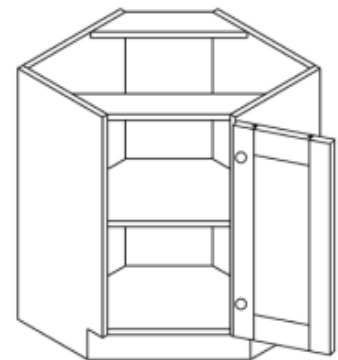

BASE WASTE BASKET CABINET

ITEM CODE	DIMENSIONS	PRICE
BWBK18-2	W18" H34.5" D24"	\$380.06

Note:

Wastebasket sold separately

Shaker

Base Cabinets

BASE SPICE 5-DRAWER CABINET

ITEM CODE	DIMENSIONS	PRICE
BSDC06	W6" H34.5" D24"	\$277.34

Note:

This cabinet does not come with any drawer slide.

BASE SPICE RACK CABINET

ITEM CODE	DIMENSIONS	PRICE
BSR09U	W9" H34.5" D24"	\$359.52

BASE DIAGONAL CABINET

ITEM CODE	DIMENSIONS	PRICE
BDC36	W36" H34.5" D24"	\$600.91

BASE LAZY SUSAN CABINET

ITEM CODE	DIMENSIONS	PRICE
BLS33	W33" H34.5" D24"	\$490.49
BLS36	W36" H34.5" D24"	\$540.56

Note:

Lazy Susan spinner sold separately

Shaker

Base Cabinets

BASE END ANGLE CABINET

ITEM CODE	DIMENSIONS			PRICE
BEA12/L	W12"	H34.5"	D24"	\$246.53
BEA12/R	W12"	H34.5"	D24"	\$246.53

Note:

BEA12/R shown in the picture

BASE OPEN END SHELF CABINET

ITEM CODE	DIMENSIONS			PRICE
BOES12/L	W9"	H34.5"	D24"	\$246.53
BOES12/R	W9"	H34.5"	D24"	\$246.53

Note:

BOES/L shown in the picture

Shaker

Vanity Cabinets