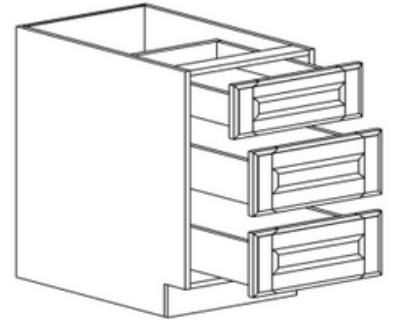

Shaker

Vanity Cabinets

VANITY BASE 3-DRAWER CABINET

ITEM CODE	DIMENSIONS	PRICE
VBD12-3	W12" H33" D21"	$310.73
VBD15-3	W15" H33" D21"	$349.25
VBD18-3	W18" H33" D21"	$377.50
VBD21-3	W21" H33" D21"	$416.02