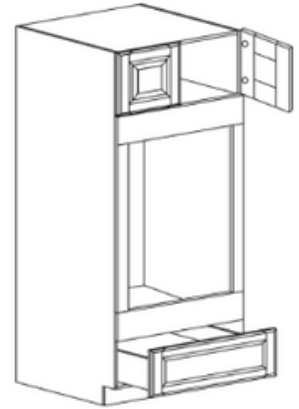

Note:

VSD30L shown in the picture

Shaker

Tall Cabinets

DOUBLE OVEN CABINET

ITEM CODE	DIMENSIONS	PRICE
DOC3384	W33" H84" D27"	\$901.37
DOC3390	W33" H90" D27"	\$921.91
DOC3396	W33" H96" D27"	\$943.74

Note:

FrameD DOC opening 29 13/16" x 49 1/2"

TALL PANTRY CABINET

ITEM CODE	DIMENSIONS	PRICE
PC1884	W18" H84" D27"	\$875.69
PC1890	W18" H90" D27"	\$914.21
PC1896	W18" H96" D27"	\$936.89

Note:

Fixed divider shelf

Bottom section comes with 4 adjustable shevles

84" and 90" tall cabinets come with 1 adjustable shelves on top section

96" tall cabinet comes with 2 adjustable shelves on top section

TALL PANTRY CABINET

ITEM CODE	DIMENSIONS	PRICE
PC2484	W24" H84" D27"	\$901.37
PC2490	W24" H90" D27"	\$947.59
PC2496	W24" H96" D27"	\$960.43
PC3084	W30" H84" D27"	\$1,033.62
PC3090	W30" H90" D27"	\$1,046.46
PC3096	W30" H96" D27"	\$1,082.41