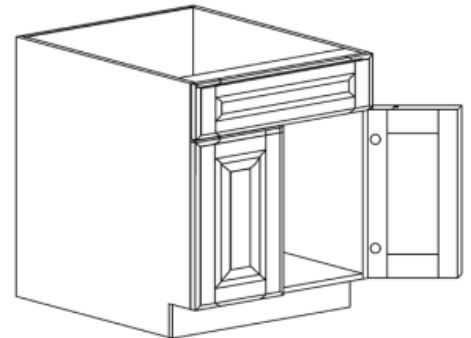

VANITY SINK BASE CABINET

ITEM CODE	DIMENSIONS			PRICE
VSB24	W24"	H33"	D21"	$233.69
VSB27	W27"	H33"	D21"	$261.94
VSB30	W30"	H33"	D21"	$295.32
VSB36	W36"	H33"	D21"	$310.73