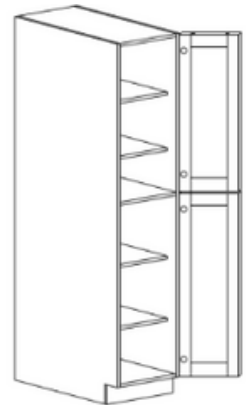

Note:

VSD30L shown in the picture

Shaker

Tall Cabinets

DOUBLE OVEN CABINET

ITEM CODE	DIMENSIONS	PRICE
DOC3384	W33" H84" D27"	\$901.37
DOC3390	W33" H90" D27"	\$921.91
DOC3396	W33" H96" D27"	\$943.74

Note:

FrameD DOC opening 29 13/16" x 49 1/2"

TALL PANTRY CABINET

ITEM CODE	DIMENSIONS	PRICE
PC1884	W18" H84" D27"	\$875.69
PC1890	W18" H90" D27"	\$914.21
PC1896	W18" H96" D27"	\$936.89

Note:

Fixed divider shelf

Bottom section comes with 4 adjustable shevles

84" and 90" tall cabinets come with 1 adjustable shelves on top section

96" tall cabinet comes with 2 adjustable shelves on top section

TALL PANTRY CABINET

ITEM CODE	DIMENSIONS	PRICE
PC2484	W24" H84" D27"	\$901.37
PC2490	W24" H90" D27"	\$947.59
PC2496	W24" H96" D27"	\$960.43
PC3084	W30" H84" D27"	\$1,033.62
PC3090	W30" H90" D27"	\$1,046.46
PC3096	W30" H96" D27"	\$1,082.41

Note:

Fixed divider shelf

Bottom section comes with 4 adjustable shevles

84" and 90" tall cabinets come with 1 adjustable shelves on top section

96" tall cabinet comes with 2 adjustable shelves on top section