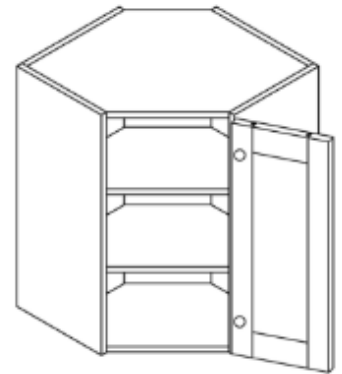

ITEM CODE	DIMENSIONS	PRICE
WBC2736	W27" H36" D12"	\$292.75

WALL DIAGONAL CORNER CABINET

ITEM CODE	DIMENSIONS	PRICE
WDC2436	W24" H36" D12"	\$389.05

Accessories

CROWN MOLDING

ITEM CODE	DIMENSIONS	PRICE
CCM8	W4 1/4" L96" Thick 3/4"	\$74.47