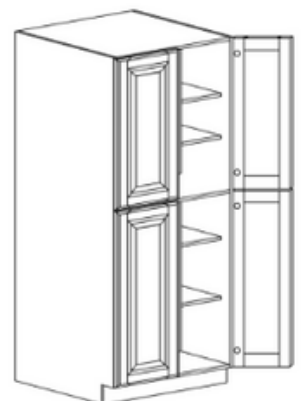

TALL PANTRY CABINET

ITEM CODE	DIMENSIONS	PRICE
PC1884	W18" H84" D27"	\$875.69
PC1890	W18" H90" D27"	\$914.21
PC1896	W18" H96" D27"	\$936.89

Note:

Fixed divider shelf

Bottom section comes with 4 adjustable shevles

84" and 90" tall cabinets come with 1 adjustable shelves on top section

96" tall cabinet comes with 2 adjustable shelves on top section

TALL PANTRY CABINET

ITEM CODE	DIMENSIONS	PRICE
PC2484	W24" H84" D27"	\$901.37
PC2490	W24" H90" D27"	\$947.59
PC2496	W24" H96" D27"	\$960.43
PC3084	W30" H84" D27"	\$1,033.62
PC3090	W30" H90" D27"	\$1,046.46
PC3096	W30" H96" D27"	\$1,082.41

Note:

Fixed divider shelf

Bottom section comes with 4 adjustable shevles

84" and 90" tall cabinets come with 1 adjustable shelves on top section

96" tall cabinet comes with 2 adjustable shelves on top section