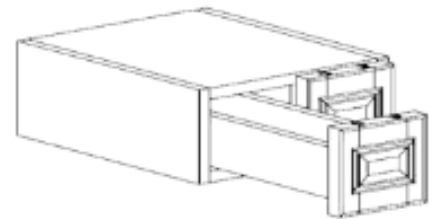

WALL END ANGLE CABINET

ITEM CODE	DIMENSIONS	PRICE
WSD1206	W12" H6" D12"	$104.00

Note:

This cabinet does not come with any drawer slide