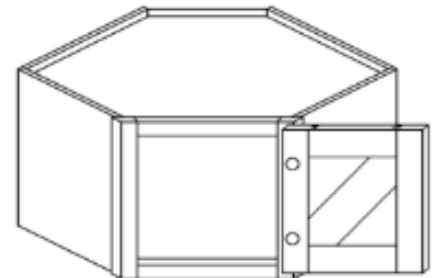

WALL DIAGONAL MULLION DOOR CABINET, NO SHELF

ITEM CODE	DIMENSIONS	PRICE
WDCMD2412	W24" H12" D12"	$225.00
WDCMD2415	W24" H15" D12"	$256.80
WDCMD2418	W24" H18" D12"	$353.00