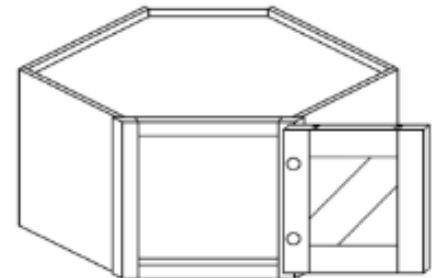

WALL DIAGONAL MULLION DOOR CABINET, NO SHELF

ITEM CODE	DIMENSIONS	PRICE
WDCMD2412	W24" H12" D12"	$205.44
WDCMD2415	W24" H15" D12"	$256.80
WDCMD2418	W24" H18" D12"	$321.00

Note:
Glass is not included