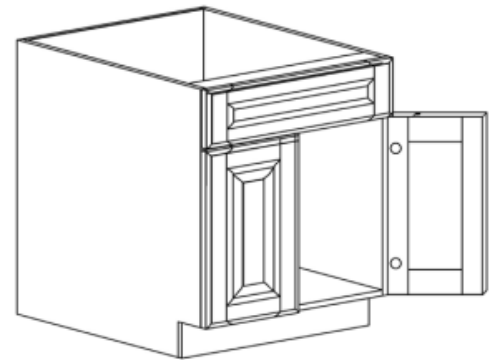

ITEM CODE	DIMENSIONS	PRICE
BBC36	W36" H34.5" D24"	\$446.83
BBC39	W39" H34.5" D24"	\$464.81

Note: Framed BBC must pull 3" from the wall

BBC36 door 12" wide

BBC39 door 15" wide

*Blind left shown in the picture

SINK BASE CABINET

ITEM CODE	DIMENSIONS	PRICE
SB24	W24" H34.5" D24"	\$337.69
SB27	W27" H34.5" D24"	\$365.94
SB30	W30" H34.5" D24"	\$390.34
SB33	W33" H34.5" D24"	\$416.02
SB36	W36" H34.5" D24"	\$463.52
SB39	W39" H34.5" D24"	\$495.62
SB42	W42" H34.5" D24"	\$562.39