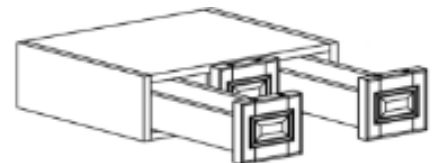

WALL END ANGLE CABINET

ITEM CODE	DIMENSIONS	PRICE
WSD1806	W18" H6" D12"	$155.36

Note:

This cabinet does not come with any drawer slide