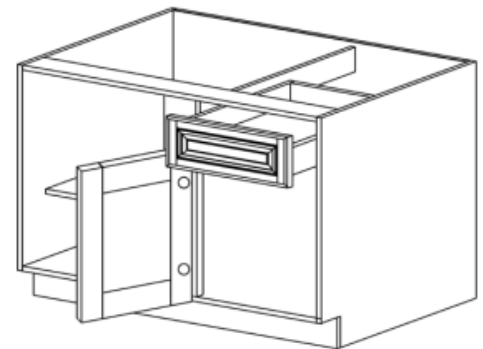

BASE BLIND CABINET

ITEM CODE	DIMENSIONS	PRICE
BBC36	W36" H34.5" D24"	$446.83
BBC39	W39" H34.5" D24"	$464.81
BBC42	W42" H34.5" D24"	$478.93