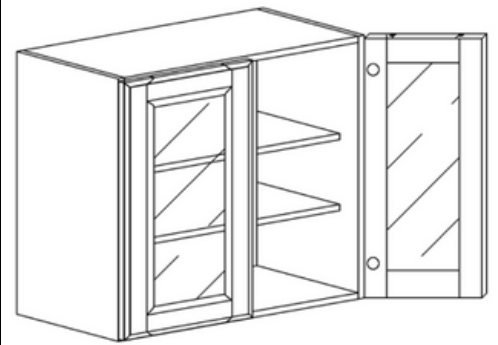

Note:

Glass is not included

30" and 36" tall wall cabinets come with 2 adjustable shelves

42" tall wall cabinets come with 3 adjustable shelves

Shaker

Wall Cabinets

WALL MULLION DOOR CABINET WITH 2 DOORS

ITEM CODE	DIMENSIONS	PRICE
WMD2430	W24" H30" D12"	\$359.52
WMD2436	W24" H36" D12"	\$398.04
WMD2442	W24" H42" D12"	\$436.56
WMD2730	W27" H30" D12"	\$423.72
WMD2736	W27" H36" D12"	\$449.40
WMD2742	W27" H42" D12"	\$469.94
WMD3030	W30" H30" D12"	\$410.88
WMD3036	W30" H36" D12"	\$449.40
WMD3042	W30" H42" D12"	\$487.92
WMD3330	W33" H30" D12"	\$447.65
WMD3336	W33" H36" D12"	\$516.17
WMD3342	W33" H42" D12"	\$531.58
WMD3630	W36" H30" D12"	\$487.92
WMD3636	W36" H36" D12"	\$534.14
WMD3642	W36" H42" D12"	\$536.71

Note:

Glass is not included

30" and 36" tall wall cabinets come with 2 adjustable shelves

42" tall wall cabinets come with 3 adjustable shelves

Shaker

Wall Cabinets

WALL MULLION DOOR CABINET WITH 2 DOORS, NO SHELF