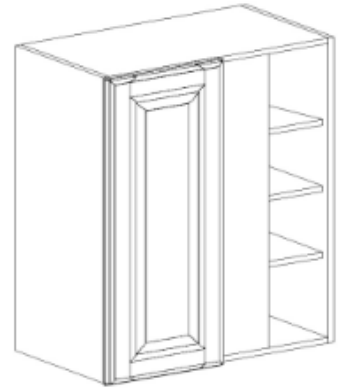

ITEM CODE	DIMENSIONS	PRICE
WBC2736	W27" H36" D12"	\$292.75

WALL DIAGONAL CORNER CABINET

ITEM CODE	DIMENSIONS	PRICE
WDC2436	W24" H36" D12"	\$389.05

Accessories

CROWN MOLDING

ITEM CODE	DIMENSIONS	PRICE
CCM8	W4 1/4" L96" Thick 3/4"	\$74.47