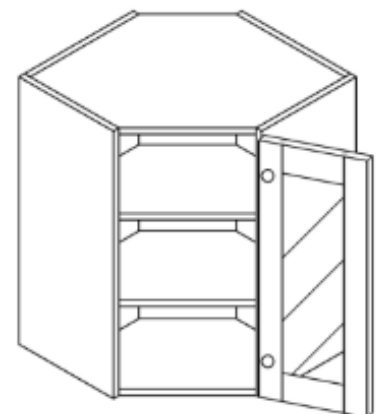

WALL DIAGONAL MULLION DOOR CABINET

ITEM CODE	DIMENSIONS	PRICE
WDCMD2430	W24" H30" D12"	$369.79
WDCMD2436	W24" H36" D12"	$458.00
WDCMD2436-15	W24" H36" D15"	$449.40
WDCMD2442	W24" H42" D12"	$463.52
WDCMD2442-15	W24" H42" D15"	$495.62

Note:
Glass is not included
30" and 36" tall wall cabinets come with 2 adjustable shelves
42" tall wall cabinet comes with 3 adjustable shelves