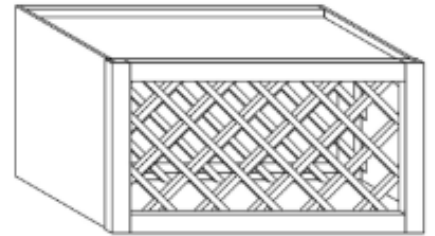

WALL WINE RACK

ITEM CODE	DIMENSIONS	PRICE
WRC3015	W30" H15" D12"	$190.03
WRC3018	W30" H18" D12"	$195.17
WRC3615	W36" H15" D15"	$231.12
WRC3618	W36" H18" D12"	$238.82