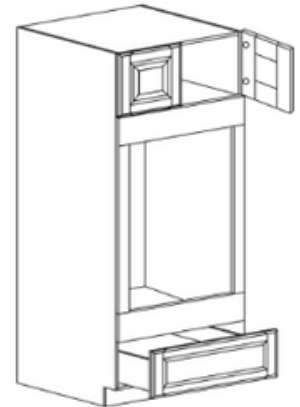

Note:
VSD30L shown in the picture

Tall Cabinets

DOUBLE OVEN CABINET

ITEM CODE	DIMENSIONS	PRICE
DOC3384	W33" H84" D27"	\$901.37
DOC3390	W33" H90" D27"	\$921.91
DOC3396	W33" H96" D27"	\$943.74

Note:

Framed DOC opening 29 13/16" x 49 1/2"

TALL PANTRY CABINET

ITEM CODE	DIMENSIONS	PRICE
PC1884	W18" H84" D27"	\$875.69
PC1890	W18" H90" D27"	\$914.21
PC1896	W18" H96" D27"	\$939.89

Note:

Fixed divider shelf

Bottom section comes with 4 adjustable shevles