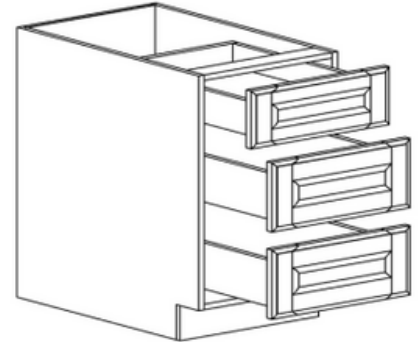

BASE LAZY SUSAN CABINET

ITEM CODE	DIMENSIONS	PRICE
BLS33	W33" H34.5" D24"	\$490.49
BLS36	W36" H34.5" D24"	\$297.31

Note:

Lazy Susan spinner sold separately

Vanity Cabinets

VANITY BASE 3-DRAWER CABINET

ITEM CODE	DIMENSIONS			PRICE
VBD12-3	W12"	H33"	D21"	\$310.73
VBD15-3	W15"	H33"	D21"	\$349.25
VBD18-3	W18"	H33"	D21"	\$377.50
VBD21-3	W21"	H33"	D21"	\$416.02