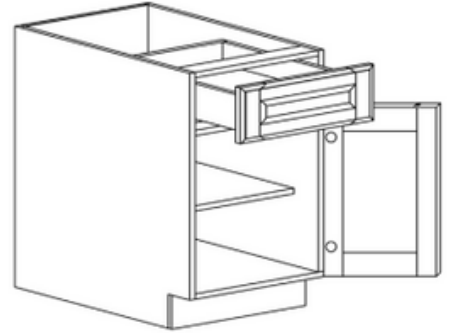

Shaker

Base Cabinets

BASE CABINET

ITEM CODE	DIMENSIONS	PRICE
B09	W9" H34.5" D24"	$166.92
B12	W12" H34.5" D24"	$199.02
B15	W15" H34.5" D24"	$231.12
B18	W18" H34.5" D24"	$251.66
B21	W21" H34.5" D24"	$282.48