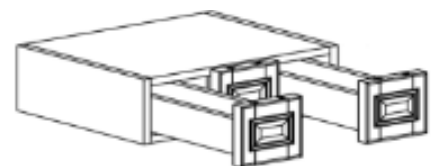

WALL END ANGLE CABINET

ITEM CODE	DIMENSIONS	PRICE
WSD1806	W18" H6" D12"	$155.36

Note:

This cabinet does not come with any drawer slide