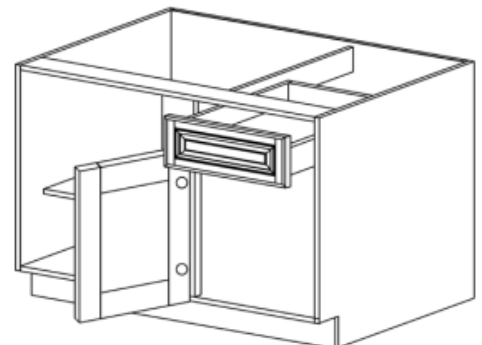

BASE BLIND CABINET

ITEM CODE	DIMENSIONS	PRICE
BBC36	W36" H34.5" D24"	$446.83
BBC39	W39" H34.5" D24"	$464.81
BBC42	W42" H34.5" D24"	$478.93