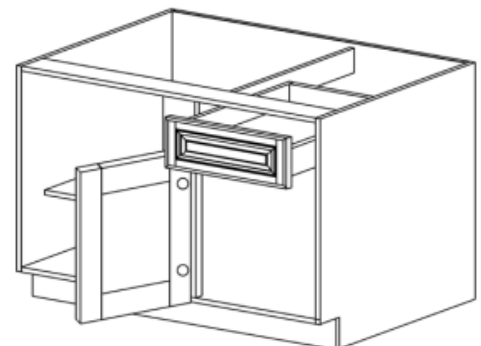

BASE BLIND CABINET

ITEM CODE	DIMENSIONS	PRICE
BBC36	W36" H34.5" D24"	$446.83
BBC39	W39" H34.5" D24"	$464.81

Note: Framed BBC must pull 3" from the wall

BBC36 door 12" wide

BBC39 door 15" wide

*Blind left shown in the picture