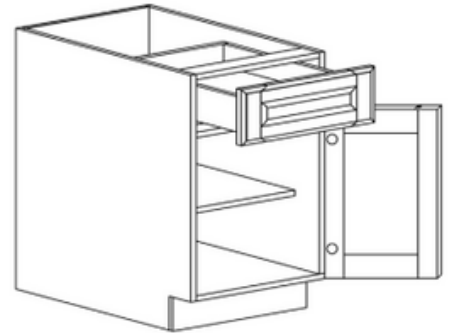

Base Cabinets

BASE CABINET

ITEM CODE	DIMENSIONS	PRICE
B09	W9" H34.5" D24"	$166.92
B12	W12" H34.5" D24"	$199.02
B15	W15" H34.5" D24"	$231.12
B18	W18" H34.5" D24"	$251.66
B21	W21" H34.5" D24"	$282.48