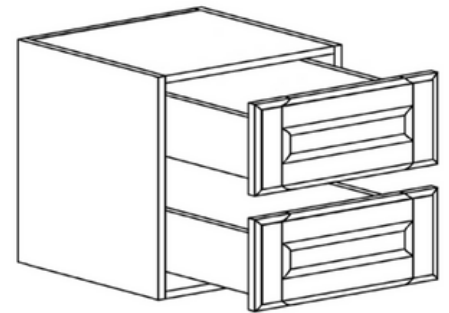

COUNTER TOP DRAWER CABINET

ITEM CODE	DIMENSIONS			PRICE
CTD12	W12"	H18"	D12"	$213.14
CTD15	W15"	H18"	D12"	$243.96
CTD18	W18"	H18"	D12"	$277.34
CTD21	W21"	H18"	D12"	$308.16