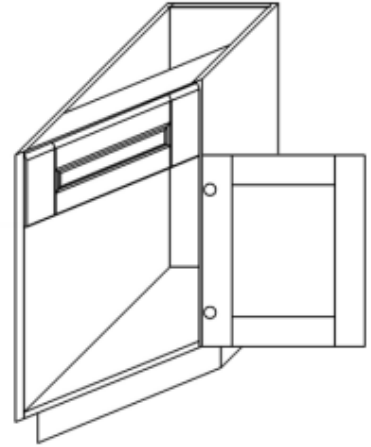

BASE LAZY SUSAN CABINET

ITEM CODE	DIMENSIONS	PRICE
BLS33	W33" H34.5" D24"	\$490.49
BLS36	W36" H34.5" D24"	\$540.56

Note:

Lazy Susan spinner sold separately

Shaker

Base Cabinets

BASE END ANGLE CABINET

ITEM CODE	DIMENSIONS			PRICE
BEA12/L	W12"	H34.5"	D24"	\$246.53
BEA12/R	W12"	H34.5"	D24"	\$246.53

Note:

BEA12/R shown in the picture

BASE OPEN END SHELF CABINET

ITEM CODE	DIMENSIONS			PRICE
BOES12/L	W9"	H34.5"	D24"	\$246.53
BOES12/R	W9"	H34.5"	D24"	\$246.53

Note:

BOES/L shown in the picture

Shaker

Vanity Cabinets