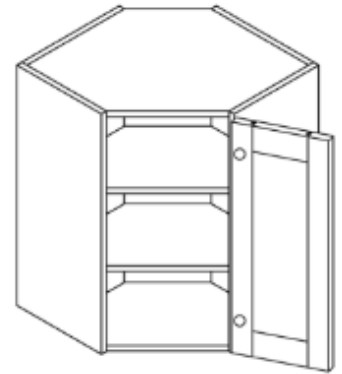

WALL DIAGONAL CORNER CABINET

ITEM CODE	DIMENSIONS	PRICE
WDC2430	W24" H30" D12"	$350.00
WDC2436	W24" H36" D12"	$389.05
WDC2436-15	W24" H36" D15"	$396.76
WDC2442	W24" H42" D12"	$433.00
WDC2442-15	W24" H42" D15"	$701.73

Note:

30" and 36" tall wall cabinets come with 2 shelves

42" tall wall cabinets come with 3 shelves