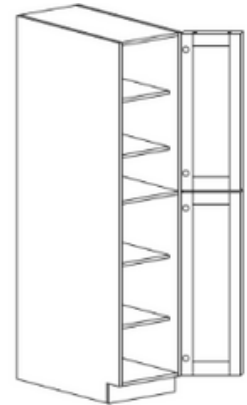

TALL PANTRY CABINET

ITEM CODE	DIMENSIONS	PRICE
PC1884	W18" H84" D27"	\$875.69
PC1890	W18" H90" D27"	\$914.21
PC1896	W18" H96" D27"	\$939.89

Note:

Fixed divider shelf

Bottom section comes with 4 adjustable shevles

84" and 90" tall cabinets come with 1 adjustable shelves on top section

96" tall cabinet comes with 2 adjustable shelves on top section

TALL PANTRY CABINET

ITEM CODE	DIMENSIONS	PRICE
PC2484	W24" H84" D27"	\$901.37
PC2490	W24" H90" D27"	\$947.59
PC2496	W24" H96" D27"	\$960.43
PC3084	W30" H84" D27"	\$1,033.62
PC3090	W30" H90" D27"	\$1,046.46
PC3096	W30" H96" D27"	\$1,082.41