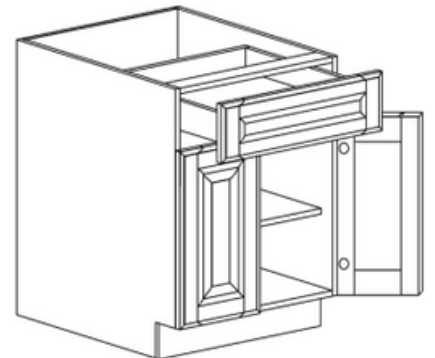

BASE CABINET

ITEM CODE	DIMENSIONS	PRICE
B24	W24" H34.5" D24"	\$314.58
B27	W27" H34.5" D24"	\$369.79
B30	W30" H34.5" D24"	\$421.15
B33	W33" H34.5" D24"	\$442.98
B36	W36" H34.5" D24"	\$494.34
B39	W39" H34.5" D24"	\$526.44
B42	W42" H34.5" D24"	\$567.53