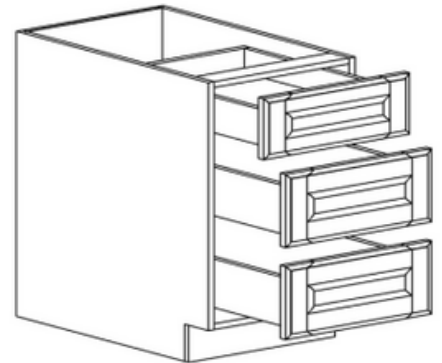

BASE CABINET

ITEM CODE	DIMENSIONS	PRICE
B24	W24" H34.5" D24"	\$314.58
B27	W27" H34.5" D24"	\$369.79
B30	W30" H34.5" D24"	\$421.15
B33	W33" H34.5" D24"	\$442.98
B36	W36" H34.5" D24"	\$494.34
B39	W39" H34.5" D24"	\$526.44
B42	W42" H34.5" D24"	\$567.53

BASE BLIND CABINET

ITEM CODE	DIMENSIONS	PRICE
BBC36	W36" H34.5" D24"	\$446.83
BBC39	W39" H34.5" D24"	\$464.81
BBC42	W42" H34.5" D24"	\$478.93

Note:

BBC39 door 12" wide

BBC42 door 15" wide

BBC45 door 18" wide

*Blind left shown in the picture

Shaker

Base Cabinets

3-DRAWER BASE CABINET

ITEM CODE	DIMENSIONS	PRICE
DB12-3	W12" H34.5" D24"	\$314.58
DB15-3	W15" H34.5" D24"	\$350.53
DB18-3	W18" H34.5" D24"	\$377.50
DB21-3	W21" H34.5" D24"	\$413.45
DB24-3	W24" H34.5" D24"	\$436.56
DB27-3	W27" H34.5" D24"	\$459.67
DB30-3	W30" H34.5" D24"	\$490.49
DB33-3	W33" H34.5" D24"	\$507.18
DB36-3	W36" H34.5" D24"	\$526.44