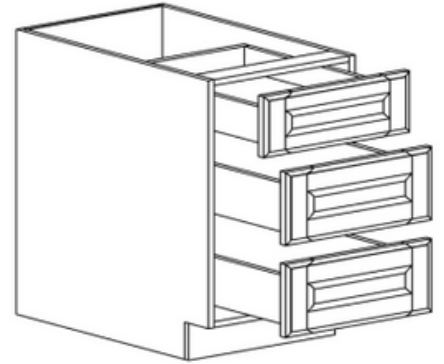

Base Cabinets

3-DRAWER BASE CABINET

ITEM CODE	DIMENSIONS	PRICE
DB12-3	W12" H34.5" D24"	$314.58
DB15-3	W15" H34.5" D24"	$350.53
DB18-3	W18" H34.5" D24"	$377.50
DB21-3	W21" H34.5" D24"	$413.45
DB24-3	W24" H34.5" D24"	$436.56
DB27-3	W27" H34.5" D24"	$459.67
DB30-3	W30" H34.5" D24"	$490.49
DB33-3	W33" H34.5" D24"	$507.18
DB36-3	W36" H34.5" D24"	$526.44