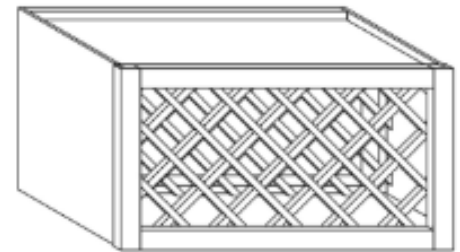

WALL WINE RACK

ITEM CODE	DIMENSIONS	PRICE
WRC3015	W30" H15" D12"	$190.03
WRC3018	W30" H18" D12"	$195.17
WRC3615	W36" H15" D15"	$231.12
WRC3618	W36" H18" D12"	$238.82