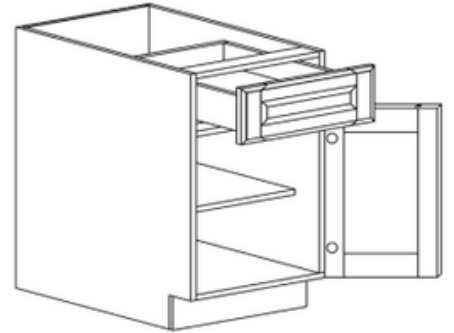

BASE CABINET

ITEM CODE	DIMENSIONS	PRICE
B24	W24" H34.5" D24"	\$314.58
B27	W27" H34.5" D24"	\$369.79
B30	W30" H34.5" D24"	\$421.15
B33	W33" H34.5" D24"	\$442.98
B36	W36" H34.5" D24"	\$494.34
B39	W39" H34.5" D24"	\$526.44
B42	W42" H34.5" D24"	\$567.53