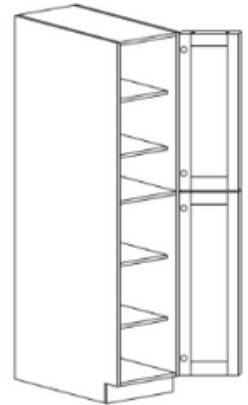

TALL PANTRY CABINET

ITEM CODE	DIMENSIONS			PRICE
PC1890	W18"	H90"	D24"	\$914.21

Note:

Fixed divider shelf

Bottom section comes with 4 adjustable shelves

90" tall cabinet comes with 1 adjustable shelves on top section

TALL PANTRY CABINET

ITEM CODE	DIMENSIONS			PRICE
PC2490	W24"	H90"	D24"	\$947.59
PC3090	W30"	H90"	D24"	\$1,046.46

Note:

Fixed divider shelf

Bottom section comes with 4 adjustable shelves

90" tall cabinet comes with 1 adjustable shelves on top section