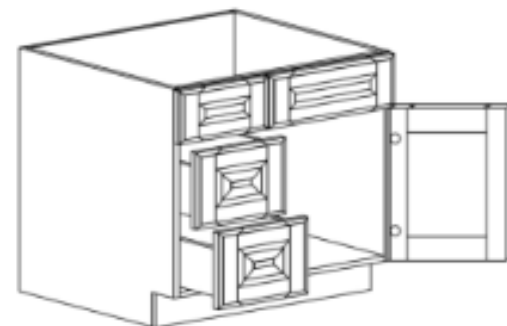

VANITY SINK DRAWER CABINET

ITEM CODE	DIMENSIONS			PRICE
VSD30L	W30"	H33"	D21"	$490.49
VSD30R	W30"	H33"	D21"	$490.49

Note:
VSD30L shown in the picture