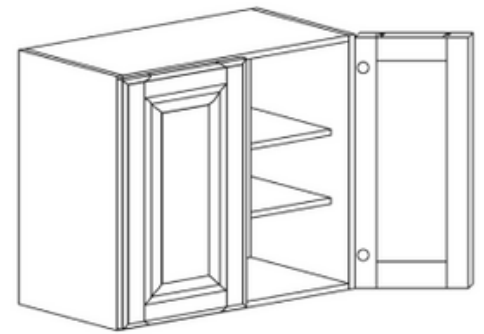

Note:

30" and 36" tall wall cabinets come with 2 adjustable shelves

42" tall wall cabinet comes with 3 adjustable shelves

Shaker

Wall Cabinets

WALL CABINET WITH 2 DOORS

ITEM CODE	DIMENSIONS	PRICE
W2430	W24" H30" D12"	\$288.90
W2436	W24" H36" D12"	\$309.44
W2442	W24" H42" D12"	\$315.86
W2730	W27" H30" D12"	\$292.75
W2736	W27" H36" D12"	\$318.43
W2742	W27" H42" D12"	\$337.69
W3030	W30" H30" D12"	\$321.00
W3036	W30" H36" D12"	\$380.06
W3042	W30" H42" D12"	\$403.18
W3330	W33" H30" D12"	\$367.22
W3336	W33" H36" D12"	\$400.61
W3342	W33" H42" D12"	\$426.29
W3630	W36" H30" D12"	\$372.36
W3636	W36" H36" D12"	\$405.74
W3642	W36" H42" D12"	\$431.42

Note:

30" and 36" tall wall cabinets come with 2 adjustable shelves

42" tall wall cabinet comes with 3 adjustable shelves

Shaker

Wall Cabinets

WALL CABINET WITH 2 DOORS

ITEM CODE	DIMENSIONS	PRICE
W2412	W24" H12" D12"	\$128.40
W2415	W24" H15" D12"	\$151.51
W2418	W24" H18" D12"	\$174.62
W3012	W30" H12" D12"	\$151.51
W3015	W30" H15" D12"	\$174.62
W3018	W30" H18" D12"	\$202.87
W3021	W30" H21" D12"	\$237.54
W3024	W30" H24" D12"	\$259.37
W3027	W30" H27" D12"	\$292.75
W3312	W33" H12" D12"	\$187.46
W3315	W33" H15" D12"	\$200.30
W3318	W33" H18" D12"	\$225.98
W3321	W33" H21" D12"	\$243.96
W3324	W33" H24" D12"	\$277.34
W3612	W36" H12" D12"	\$206.72
W3615	W36" H15" D12"	\$220.85
W3618	W36" H18" D12"	\$241.39
W3621	W36" H21" D12"	\$246.53
W3624	W36" H24" D12"	\$292.75