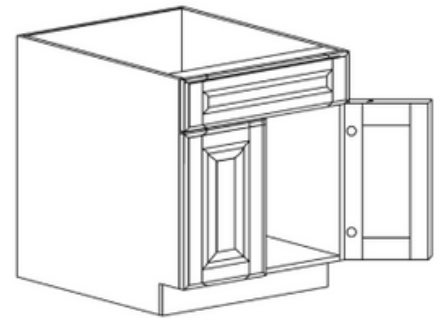

VANITY SINK BASE CABINET

ITEM CODE	DIMENSIONS	PRICE
VSB24	W24" H33" D21"	$233.69
VSB27	W27" H33" D21"	$261.94
VSB30	W30" H33" D21"	$295.32
VSB36	W36" H33" D21"	$310.73