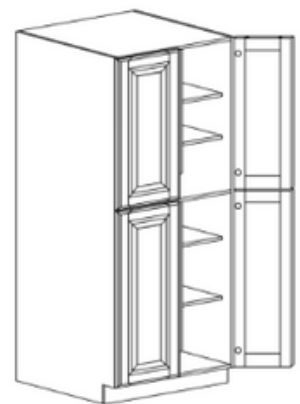

TALL PANTRY CABINET

ITEM CODE	DIMENSIONS	PRICE
PC2484	W24" H84" D27"	$901.37
PC2490	W24" H90" D27"	$947.59
PC2496	W24" H96" D27"	$960.43
PC3084	W30" H84" D27"	$1,033.62
PC3090	W30" H90" D27"	$1,046.46
PC3096	W30" H96" D27"	$1,082.41

Note:

Fixed divider shelf

Bottom section comes with 4 adjustable shevles

84" and 90" tall cabinets come with 1 adjustable shelves on top section

96" tall cabinet comes with 2 adjustable shelves on top section