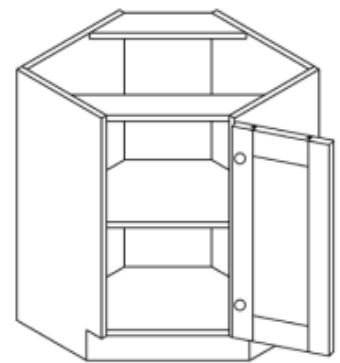

Note:

This cabinet does not come with any drawer slide.

BASE SPICE RACK CABINET

ITEM CODE	DIMENSIONS	PRICE
BSR09	W9" H34.5" D24"	\$359.52

BASE DIAGONAL CABINET

ITEM CODE	DIMENSIONS	PRICE
BDC36	W36" H34.5" D24"	\$600.91