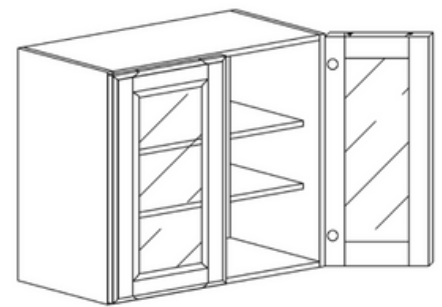

Note:

Glass is not included

30" and 36" tall wall cabinets come with 2 adjustable shelves

42" tall wall cabinets come with 3 adjustable shelves

Wall Cabinets

WALL MULLION DOOR CABINET WITH 2 DOORS

ITEM CODE	DIMENSIONS	PRICE
WMD2430	W24" H30" D12"	\$359.52
WMD2436	W24" H36" D12"	\$398.04
WMD2442	W24" H42" D12"	\$436.56
WMD2730	W27" H30" D12"	\$423.72
WMD2736	W27" H36" D12"	\$449.40
WMD2742	W27" H42" D12"	\$469.94
WMD3030	W30" H30" D12"	\$410.88
WMD3036	W30" H36" D12"	\$449.40
WMD3042	W30" H42" D12"	\$487.92
WMD3330	W33" H30" D12"	\$477.65
WMD3336	W33" H36" D12"	\$516.17
WMD3342	W33" H42" D12"	\$531.58
WMD3630	W36" H30" D12"	\$487.92
WMD3636	W36" H36" D12"	\$534.14
WMD3642	W36" H42" D12"	\$536.71