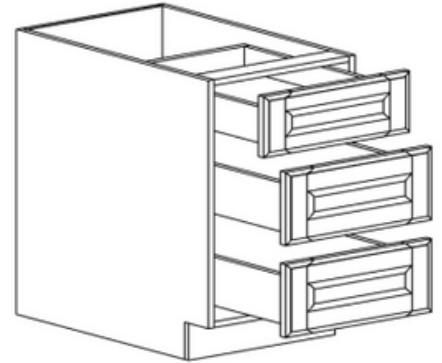

Base Cabinets

3-DRAWER BASE CABINET

ITEM CODE	DIMENSIONS	PRICE
DB12-3	W12" H34.5" D24"	$314.58
DB15-3	W15" H34.5" D24"	$350.53
DB18-3	W18" H34.5" D24"	$377.50
DB21-3	W21" H34.5" D24"	$413.45
DB24-3	W24" H34.5" D24"	$436.56
DB27-3	W27" H34.5" D24"	$459.67
DB30-3	W30" H34.5" D24"	$490.49
DB33-3	W33" H34.5" D24"	$507.18
DB36-3	W36" H34.5" D24"	$526.44