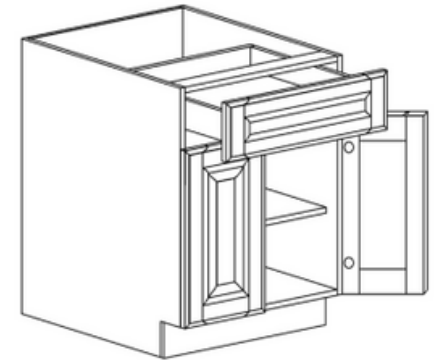

Shaker

Base Cabinets

BASE CABINET

ITEM CODE	DIMENSIONS	PRICE
B09	W9" H34.5" D24"	\$166.92
B12	W12" H34.5" D24"	\$199.02
B15	W15" H34.5" D24"	\$231.12
B18	W18" H34.5" D24"	\$251.66
B21	W21" H34.5" D24"	\$282.48

BASE CABINET

ITEM CODE	DIMENSIONS	PRICE
B24	W24" H34.5" D24"	\$314.58
B27	W27" H34.5" D24"	\$369.79
B30	W30" H34.5" D24"	\$421.15
B33	W33" H34.5" D24"	\$442.98
B36	W36" H34.5" D24"	\$494.34
B39	W39" H34.5" D24"	\$526.44
B42	W42" H34.5" D24"	\$567.53