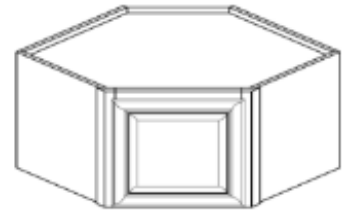

Wall Cabinets

WALL DIAGONAL CORNER CABINET, NO SHELF

ITEM CODE	DIMENSIONS	PRICE
WDC2412	W24" H12" D12"	$179.76
WDC2415	W24" H15" D12"	$224.70
WDC2418	W24" H18" D12"	$269.64