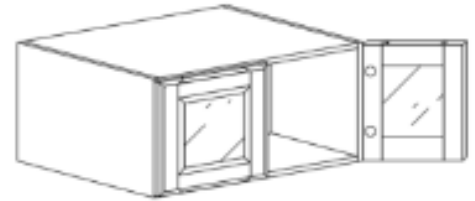

Shaker

Wall Cabinets

WALL MULLION DOOR CABINET WITH 2 DOORS, NO SHELF

ITEM CODE	DIMENSIONS	PRICE
WMD2412	W24" H12" D12"	$143.81
WMD2415	W24" H15" D12"	$166.92
WMD2418	W24" H18" D12"	$190.03
WMD3012	W30" H12" D12"	$166.92
WMD3015	W30" H15" D12"	$190.03
WMD3018	W30" H18" D12"	$218.28
WMD3612	W36" H12" D12"	$308.16
WMD3615	W36" H15" D12"	$327.42
WMD3618	W36" H18" D12"	$346.68