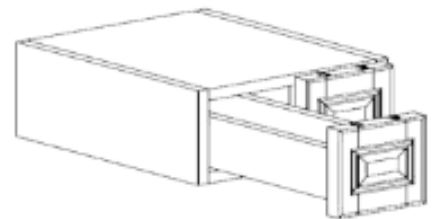

WALL END ANGLE CABINET

ITEM CODE	DIMENSIONS	PRICE
WSD1206	W12" H6" D12"	$104.00

Note:

This cabinet does not come with any drawer slide