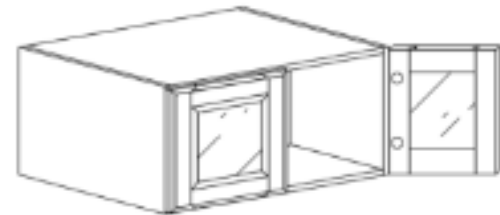

Wall Cabinets

WALL MULLION DOOR CABINET WITH 2 DOORS, NO SHELF

ITEM CODE	DIMENSIONS	PRICE
WMD2412	W24" H12" D12"	$143.81
WMD2415	W24" H15" D12"	$166.92
WMD2418	W24" H18" D12"	$190.03
WMD3012	W30" H12" D12"	$166.92
WMD3015	W30" H15" D12"	$190.03
WMD3018	W30" H18" D12"	$218.28
WMD3612	W36" H12" D12"	$308.16
WMD3615	W36" H15" D12"	$327.42
WMD3618	W36" H18" D12"	$346.68

Note:
Glass is not included